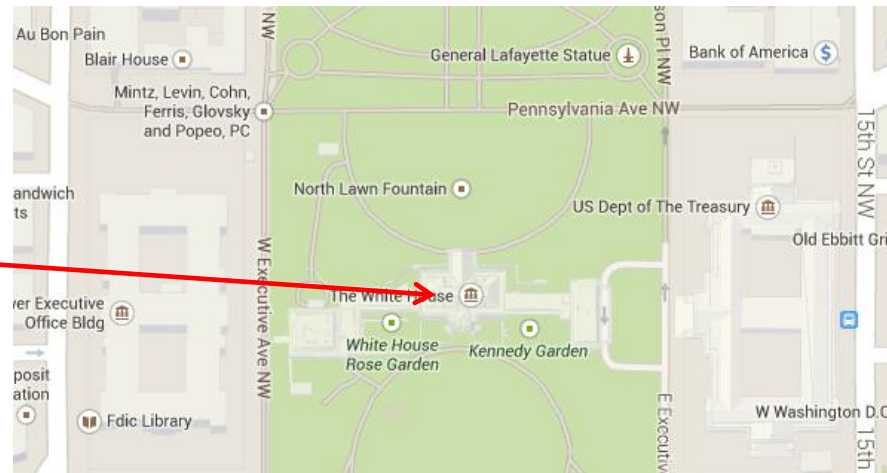

# Theoretically speaking...

1. Parse the input addresses into components

1600 Pennsylvania Ave NW,  
Washington, DC 20500

	A	B	C	D
1	StreetAddress	City	State	ZIP
2	1600 Pennsylvania Ave. NW	Washington	DC	20500

# Rooftop geocoding (Point matching)

	A	B	C	D
1	StreetAddress	City	State	ZIP
2	1600 Pennsylvania Ave. NW	Washington	DC	20500

1600 Pennsylvania Ave  
Latitude: 38.8977  
Longitude: -77.0365

	A	B	C	D	E	F
1	StreetAddress	City	State	ZIP	Latitude	Longitude
2	1600 Pennsylvania Ave. NW	Washington	DC	20500	38.8977	-77.0365