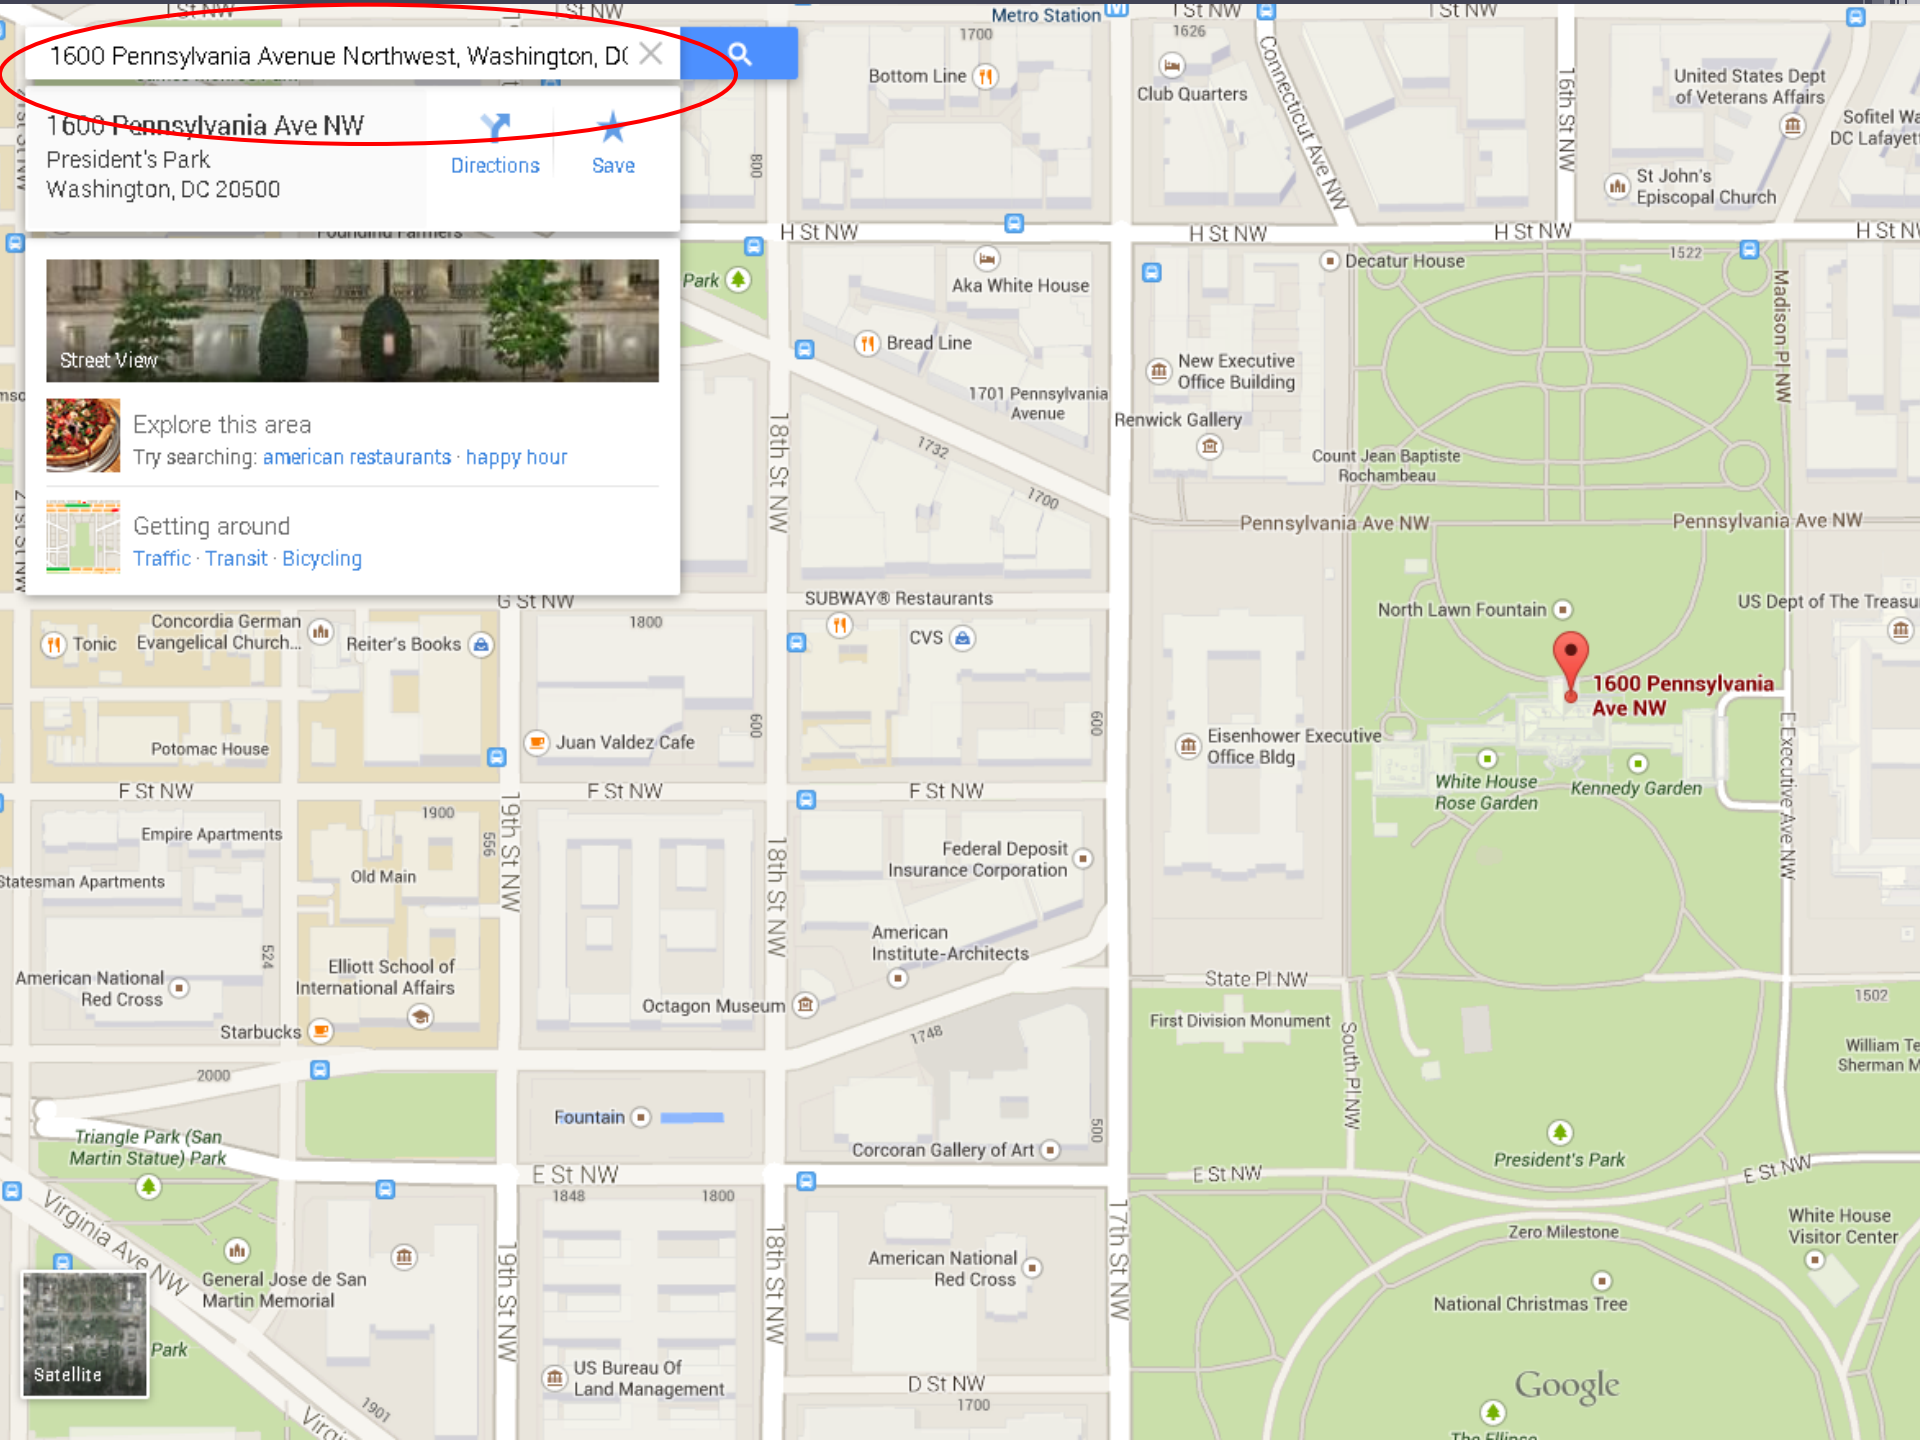

[Directions](#)

[Save](#)

Explore this area

Try searching: [american restaurants](#) · [happy hour](#)

Getting around

[Traffic](#) · [Transit](#) · [Bicycling](#)

1600 Pennsylvania Avenue Northwest, Washington, DC