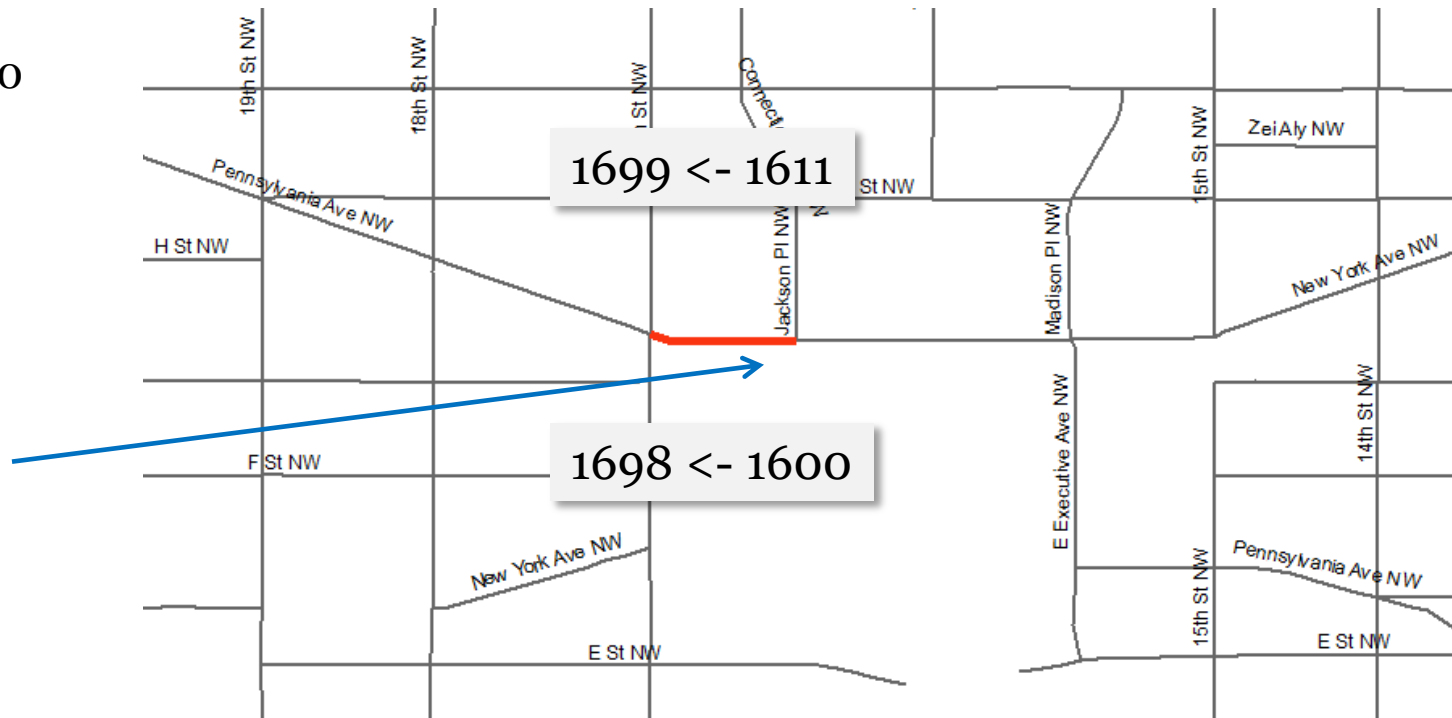

# Rooftop geocoding (Point matching)

	A	B	C	D
1	StreetAddress	City	State	ZIP
2	1600 Pennsylvania Ave. NW	Washington	DC	20500

1600 Pennsylvania Ave  
Latitude: 38.8977  
Longitude: -77.0365

	A	B	C	D	E	F
1	StreetAddress	City	State	ZIP	Latitude	Longitude
2	1600 Pennsylvania Ave. NW	Washington	DC	20500	38.8977	-77.0365

# Street geocoding (Address interpolation)

House numbers range from 1600 to 1698 on the south side, and 1611 to 1699 on the north side

Therefore, 1600 Pennsylvania is right about here