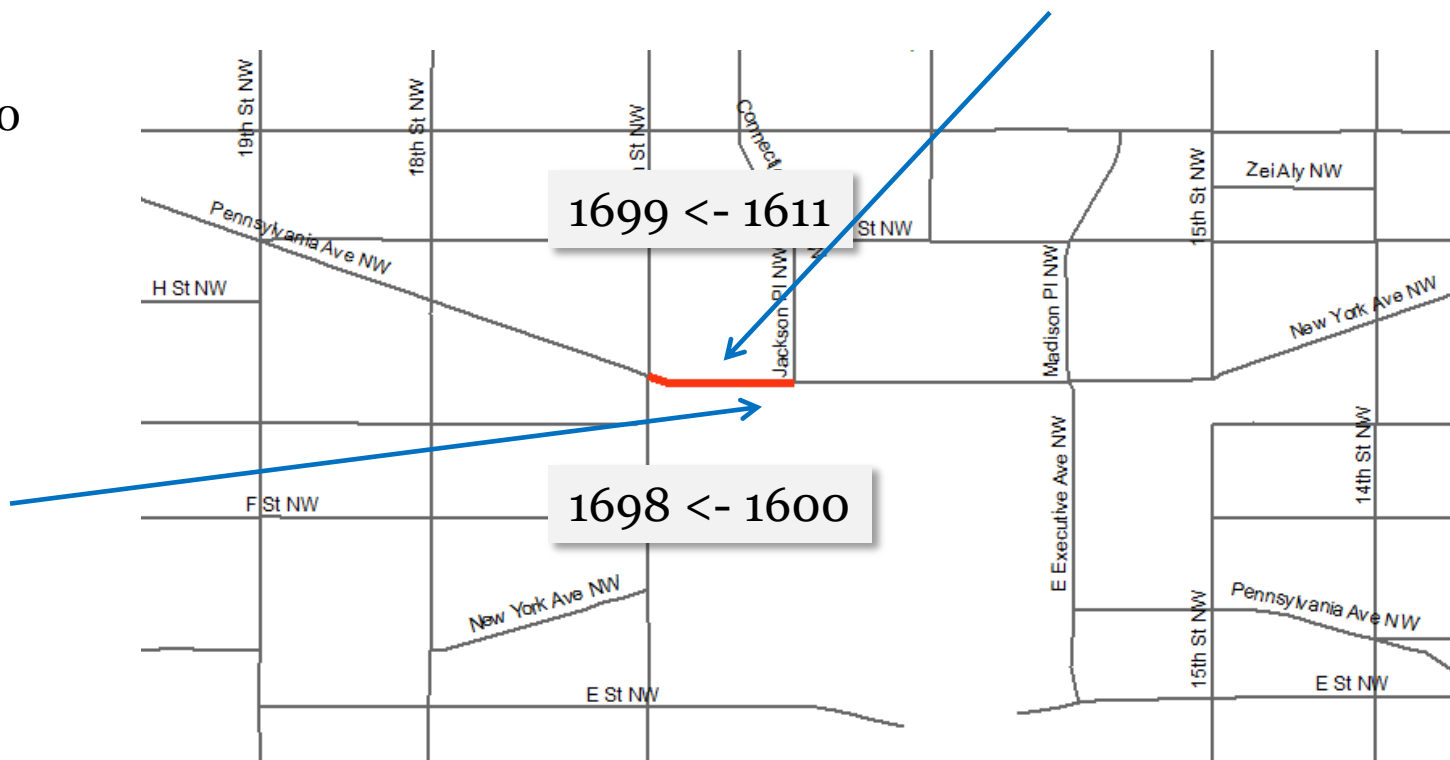

Street geocoding (Address interpolation)

And 1651 Pennsylvania would be in the middle on the north side, around here

House numbers range from 1600 to 1698 on the south side, and 1611 to 1699 on the north side

Therefore, 1600 Pennsylvania is right about here